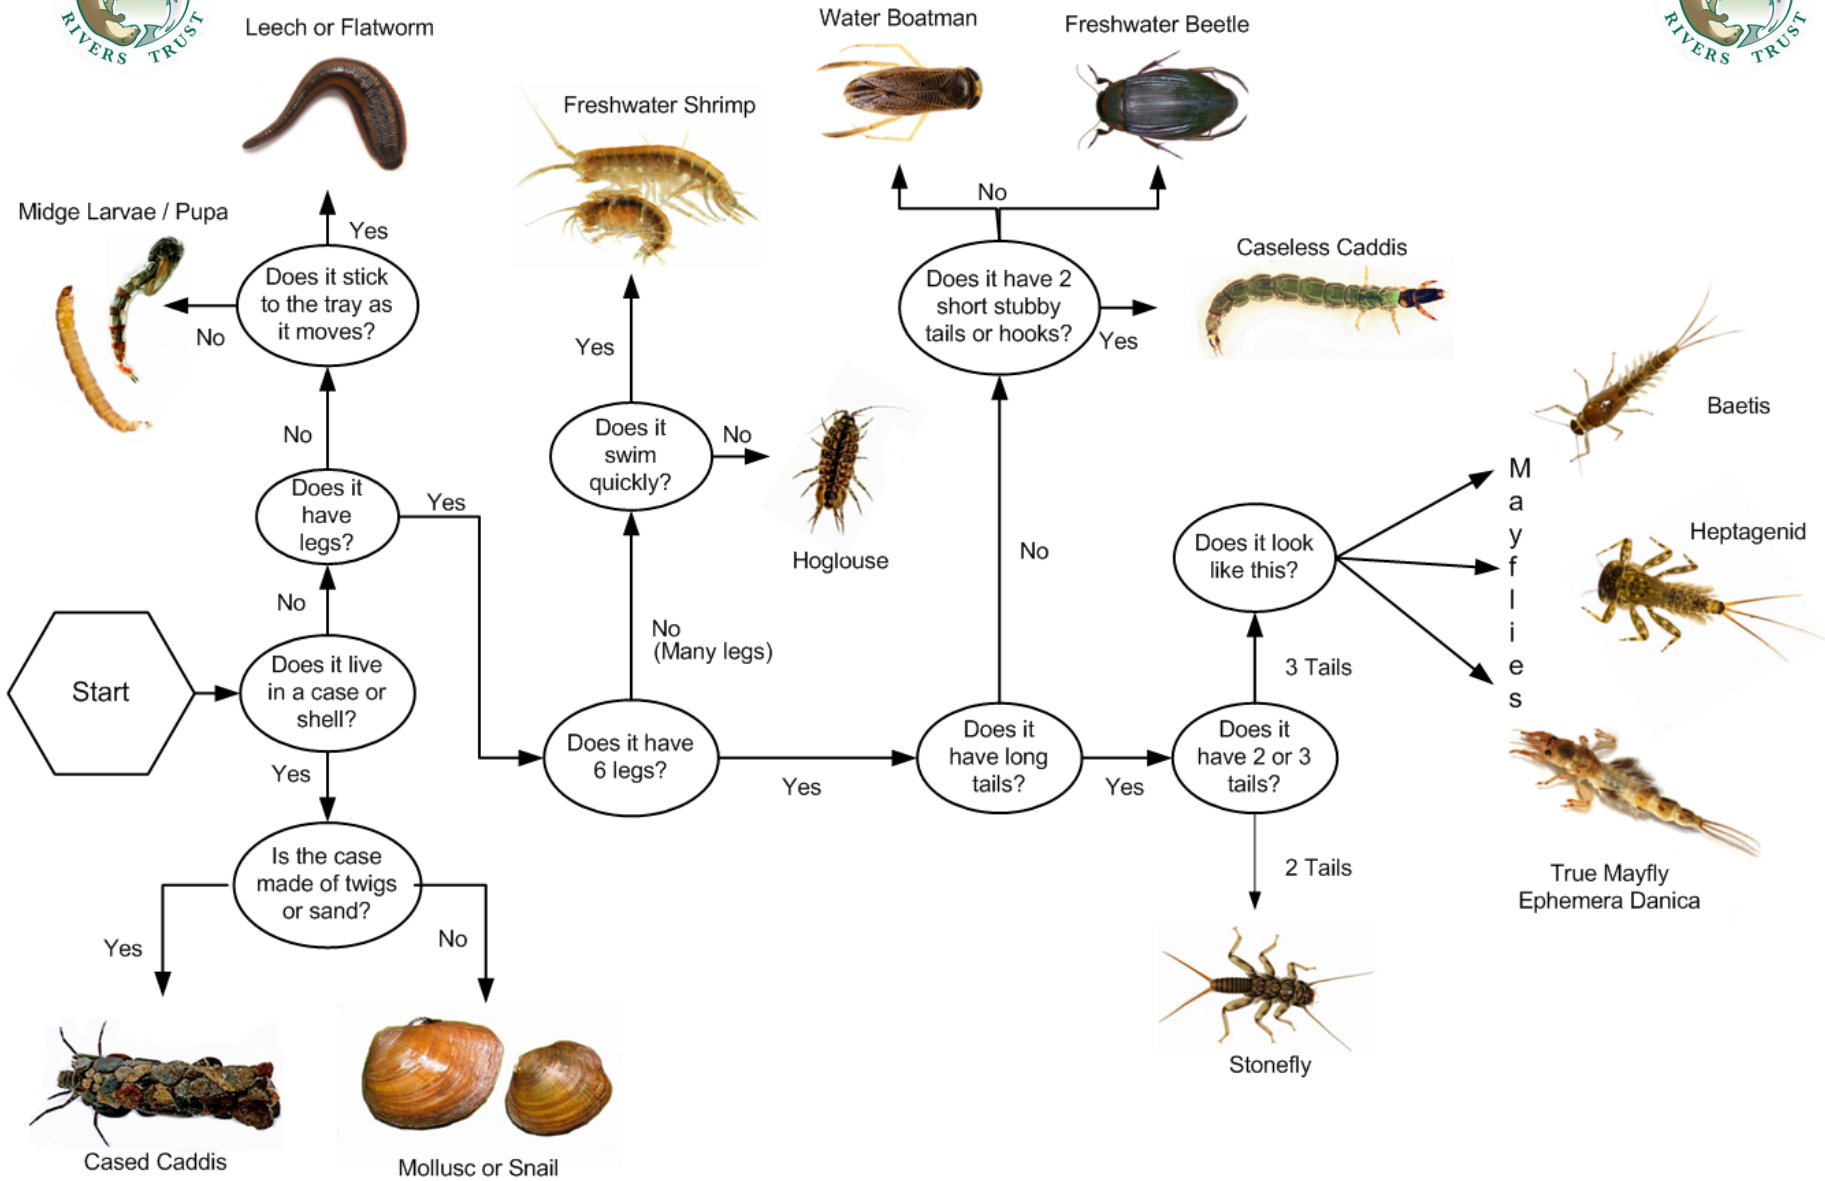

River Invertebrate Identification Tree

Instructions: Starting from the left hand side work your way along the tree answering the questions and following the links until you reach the end of a branch. If the image matches the specimen, well done, you have successfully identified the invertebrate. © Ribble Rivers Trust